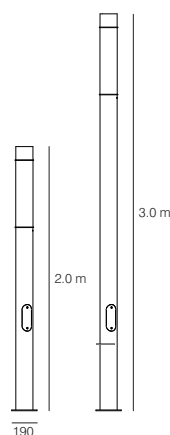

G12 1 x HCI-T \ 70W \
7000lm \ 220-230V
h 3.00 **22331**
h 2.00 **22333**

G12 1 x HCI-T \ 35W \
3300lm \ 220-230V
h 2.00 **22334**

Cement mounting kit
50305