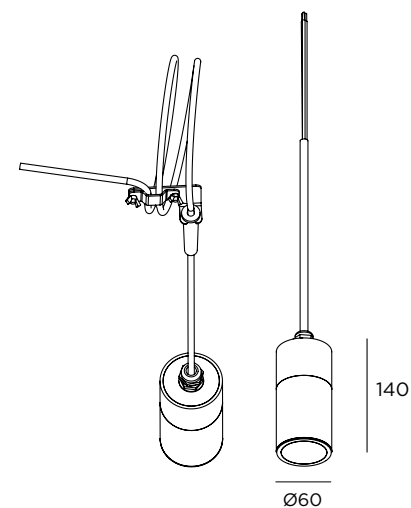

Ad hoc

CE LED GU10 GU5,3 IP65 IK08 12V / 24V / 220-240V

Stainless steel AISI 316L
Suspension for trees, pergolas, etc.
Transparent glass diffuser
Supplied with 5 mt cable
Fixing directly with alimentation cable and clip cable locking
Connector IP68 included