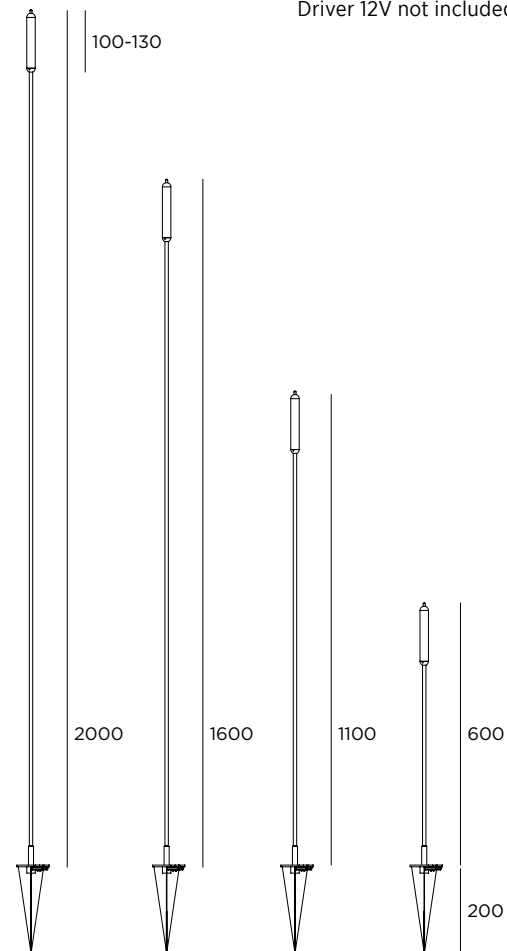

G4 / 1,6W / 200lm / 12V / H 600 mm

SOP1AH1 ■ **IN** Inox

SOP1AH1 ■ **NB** Browntech

G4 / 1,6W / 200lm / 12V / H 1100 mm

SOP1AH2 ■ **IN** Inox

SOP1AH2 ■ **BT** Browntech

G4 / 1,6W / 200lm / 12V / H 1600 mm

SOP1AH3 ■ **IN** Inox

SOP1AH3 ■ **NB** Browntech

G4 / 1,6W / 200lm / 12V / H 2000 mm

SOP1AH4 ■ **IN** Inox

SOP1AH4 ■ **BT** Browntech

■ Difuser lenght

10 100 mm

13 130 mm

Drivers 12V p. 182

Soffione P1

CE IP65 IK07 12V

Stainless steel AISI 316L

Spike to be buried

Hand blown frosted glass

Lamp holder G4 LED 1,6 W 200lm 3000K

Bulb included

Supplied with 3 m cable

Driver 12V not included