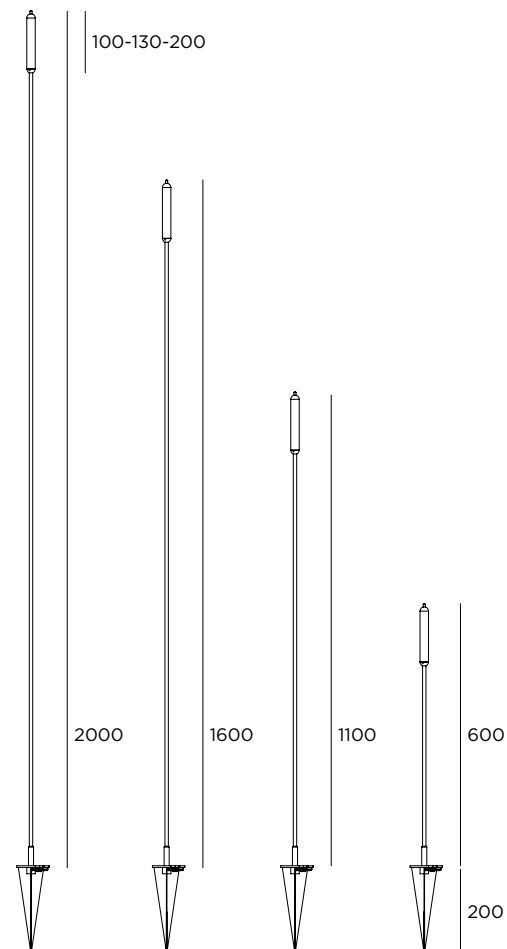

G4 / 1,6W / 200lm / 12V / H 600 mm

SOP1AH1 ■ ■ ■

G4 / 1,6W / 200lm / 12V / H 1100 mm

SOP1AH2 ■ ■ ■

G4 / 1,6W / 200lm / 12V / H 1600 mm

SOP1AH3 ■ ■ ■

G4 / 1,6W / 200lm / 12V / H 2000 mm

SOP1AH4 ■ ■ ■

LED / 1W / 100lm / 350mA / H 600 mm

SOP1BH1 ■ ■ ■ ■

LED / 1W / 100lm / 350mA / H 1100 mm

SOP1BH2 ■ ■ ■ ■

LED / 1W / 100lm / 350mA / H 1600 mm

SOP1BH3 ■ ■ ■ ■

LED / 1W / 100lm / 350mA / H 2000 mm

SOP1BH4 ■ ■ ■ ■

■ LED color

■ Diffuser's lenght

Finishing

2 2700 K

10 100 mm

IN Inox

3 3000 K

13 130 mm

BT Browntech

20 200 mm

Drivers 12V and 350mA p. 218

Soffione P1

CE G4 IP65 IK07 12V

Stainless steel AISI 316L

Spike to be buried

Hand blown sand blasted glass L= 100, 130 and 200mm

G4 version with LED bulb included and version with LED card integrated

Supplied with 3 mt cable

Driver 12V (G4) or driver 350mA (LED) not included