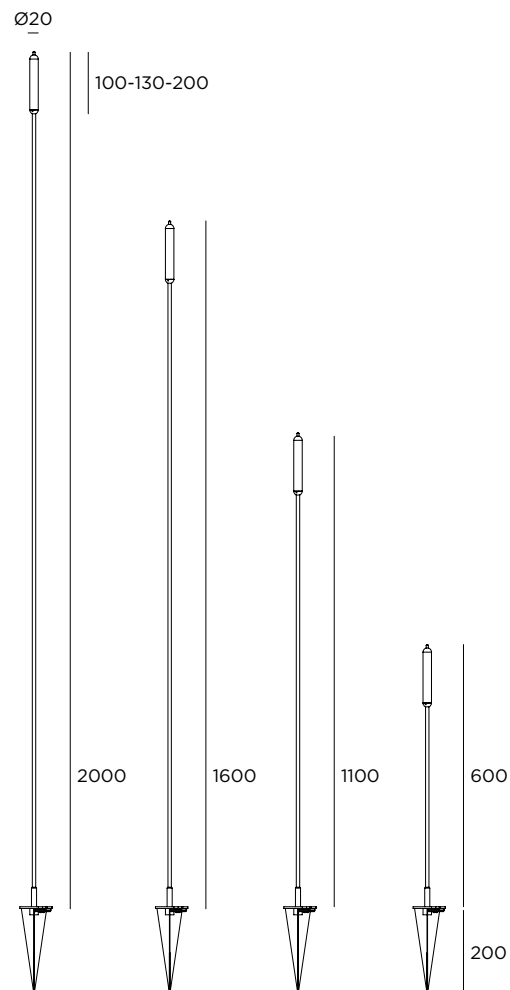

G4 / 1,6W / 200lm / 12V / H 600 mm

SOP1AH1 ■ ■ ■

G4 / 1,6W / 200lm / 12V / H 1100 mm

SOP1AH2 ■ ■ ■

G4 / 1,6W / 200lm / 12V / H 1600 mm

SOP1AH3 ■ ■ ■

G4 / 1,6W / 200lm / 12V / H 2000 mm

SOP1AH4 ■ ■ ■

LED / 1W / 100lm / 350mA / H 600 mm

SOP1BH1 ■ ■ ■ ■

LED / 1W / 100lm / 350mA / H 1100 mm

SOP1BH2 ■ ■ ■ ■

LED / 1W / 100lm / 350mA / H 1600 mm

SOP1BH3 ■ ■ ■ ■

LED / 1W / 100lm / 350mA / H 2000 mm

SOP1BH4 ■ ■ ■ ■

■ LED color

■ Diffuser's length

Finishing

2 2700 K

10 100 mm

IN Inox

3 3000 K

13 130 mm

BT Browntech

20 200 mm

Drivers 12V and 350mA p. 240

Soffione P1

CE IP65 IK07 12V

Stainless steel AISI 316L

Spike to be buried

Hand blown sand blasted glass L= 100, 130 and 200mm

G4 version with LED bulb included and version with LED card integrated

Supplied with 3 mt cable

Driver 12V (G4) or driver 350mA (LED) not included