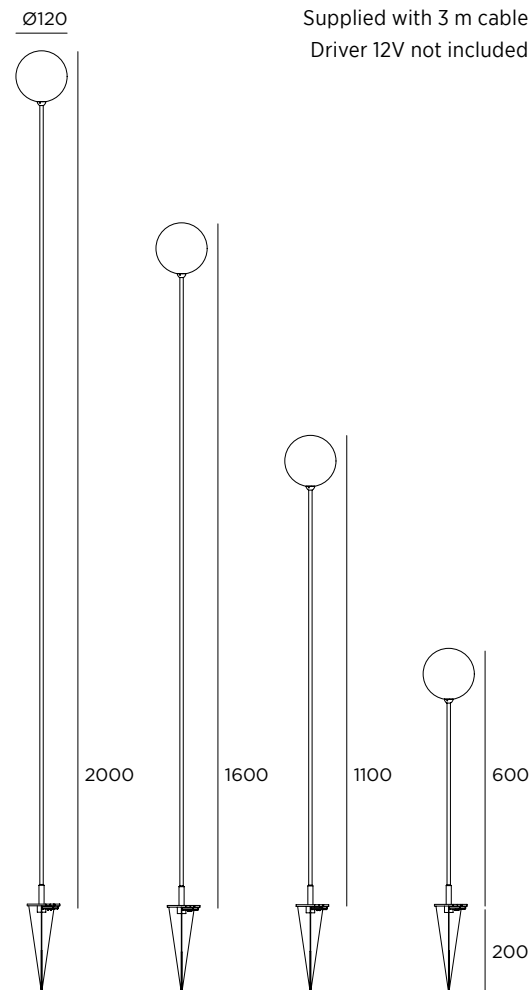

SOP3AH2 ■ **BT** Browntech

G4 / 1,6W / 200lm / 12V / H 1600 mm

SOP3AH3 ■ **IN** Inox

SOP3AH3 ■ **BT** Browntech

G4 / 1,6W / 200lm / 12V / H 2000 mm

SOP3AH4 ■ **IN** Inox

SOP3AH4 ■ **BT** Browntech

■ Diffuser finishing

Lamp holder G4 LED 1,6 W 200lm 3000K

Bulb included

Supplied with 3 m cable

Driver 12V not included

G4 / 1,6W / 200lm / 12V / H 600 mm

SOP3BH1 BT AM Amber

SOP3BH1 BT VE Green

SOP3BH1 BT FU Fumé