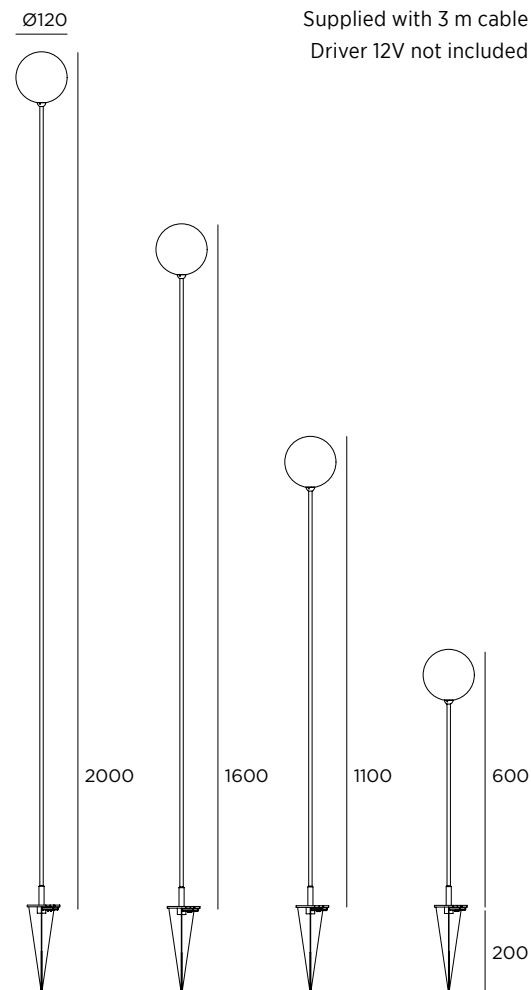

Lamp holder G4 LED 1,6 W 200lm 3000K

Bulb included

Supplied with 3 m cable

Driver 12V not included

G4 / 1,6W / 200lm / 12V / H 600 mm

SOP3BH1 BT AM Amber

SOP3BH1 BT VE Green

SOP3BH1 BT FU Fumé

Spike to be buried

Hand-blown colored glass

Lamp holder G4 LED 1,6W 200lm 3000K

Bulb included

Supplied with 3 m cable

Driver 12V not included

inverlight
FRANCESCO CASOTTINO SOCIETÀS P.A.S.

via P. Stucchi, 2 \ 20872 Cornate d'Adda (MB) Italy