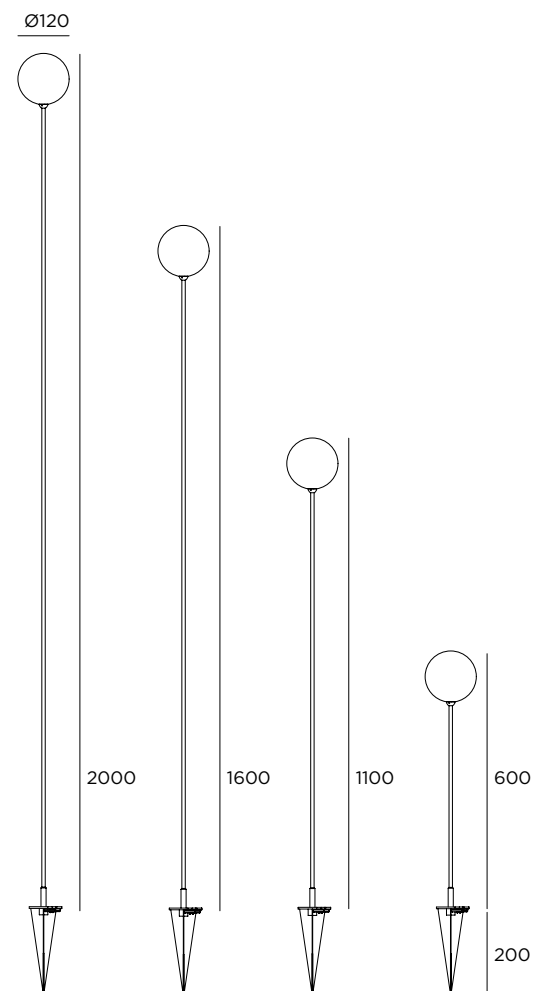

G4 / 1,6W / 200lm / 12V / H 600 mm

SOP3BH1 BT ■ ■ ■

G4 / 1,6W / 200lm / 12V / H 1100 mm

SOP3BH2 BT ■ ■ ■

G4 / 1,6W / 200lm / 12V / H 1600 mm

SOP3BH3 BT ■ ■ ■

G4 / 1,6W / 200lm / 12V / H 2000 mm

SOP3BH4 BT ■ ■ ■

LED / 1W / 100lm / 350mA / H 600 mm

SOP3GH1 BT ■ ■ ■

LED / 1W / 100lm / 350mA / H 1100 mm

SOP3GH2 BT ■ ■ ■

LED / 1W / 100lm / 350mA / H 1600 mm

SOP3GH3 BT ■ ■ ■

LED / 1W / 100lm / 350mA / H 2000 mm

SOP3GH4 BT ■ ■ ■

Diffuser's finishing

AM Amber

VE Green

FU Smoked

Drivers 12V and 350mA p. 240

Soffione P3 colors

CE LED IP65 IK06 12V

Stainless steel AISI 316L

Spike to be buried

Hand blown transparent glass L= 100, 130 and 200mm

G4 version with LED bulb included and version with LED card integrated

Supplied with 3 mt cable

Driver 12V (G4) or driver 350mA (LED) not included