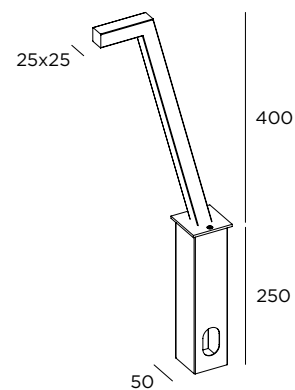

LED 3W / 300lm / 24V

EVF1H1 ■ ■ ■ ■

LED 3W / 300lm / 220-240V

EVF2H1 ■ ■ ■ ■

■ LED color

Finishing

1 2200 K

IN Inox

2 2700 K

BT Browntech

3 3000 K

NB Naturalblack

Drivers 24V p. 218

Evoque

CE LED IP65 IK08 24V / 220-240V

Stainless steelx AISI 316L

Fixing with housing

Indirect light