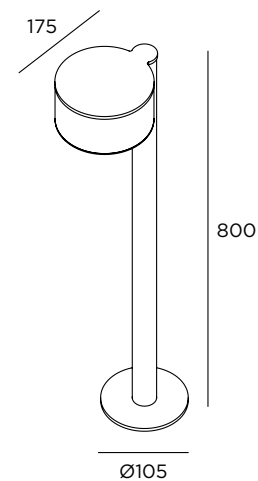

LED 3,6W / 360lm / 24V

HC1F1 ■ ■ ■ ■

LED 3,6W / 360lm / 220-240V

HC1F2 ■ ■ ■ ■

LED 7,2W / 720lm / 24V

HC2F1 ■ ■ ■ ■

LED 7,2W / 720lm / 220-240V

HC2F2 ■ ■ ■ ■

Accessories

ZA010 Cement mounting kit

■ LED color

Finishing

1 2200 K

IN Inox

2 2700 K

BT Browntech

3 3000 K

NB Naturalblack

Drivers 24V p. 218

Hotel California

CE LED IP65 IK08 24V / 220-240V

Stainless steel AISI 316L

Fixing to the ground

Indirect light

Transparent glass diffuser