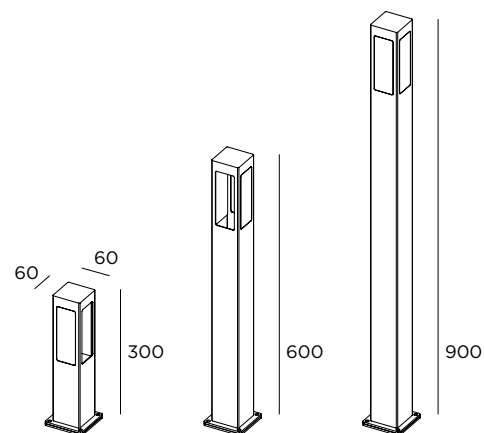

E27 max 12W LED / 220-240V / Light 1 side / H 300mm

SA01H1

E27 max 12W LED / 220-240V / Light 1 side / H 600mm

SA01H2

E27 max 12W LED / 220-240V / Light 1 side / H 900mm

SA01H3

E27 max 12W LED / 220-240V / Light 4 sides / H 300mm

SA04H1

E27 max 12W LED / 220-240V / Light 4 sides / H 600mm

SA04H2

E27 max 12W LED / 220-240V / Light 4 sides / H 900mm

SA04H3

On request

ZA011 Cement mounting kit

Finishing

IN Inox

BT Browntech

NB Naturalblack

Sam

CE IP65 IK08 220-240V

Stainless steel AISI 316L
Ground fixing with screws and plugs
Sand blasted glass diffuser