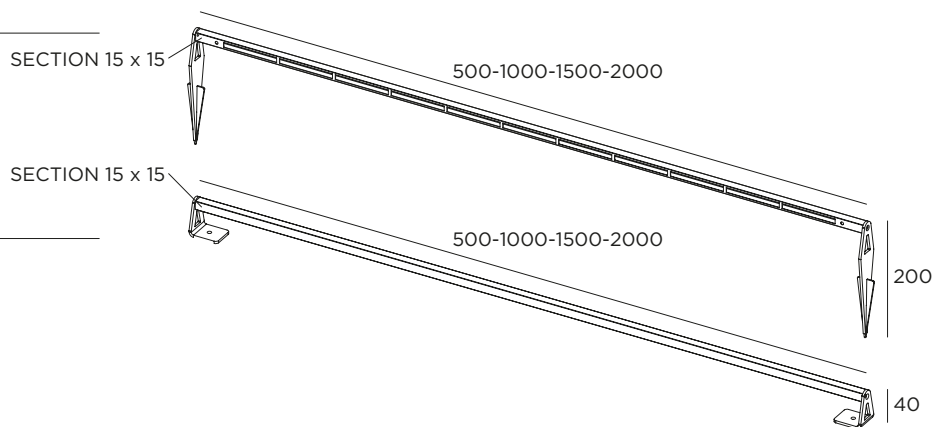

Spike to be planted

Equipped with cable 5 mt

Available in version 12V (ref. +12V)

inverlight
FRANCESCO CASARINO SOCIETÀS P.A.S.

via P. Stucchi, 2 \ 20872 Cornate d'Adda (MB) Italy

tel. +39 039 6060754

www.inverlight.it \ info@inverlight.it