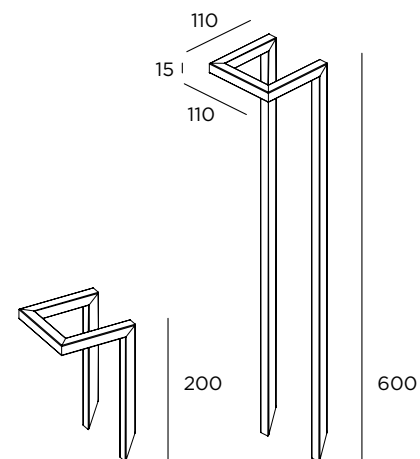

**Alter ego**

  IP65 IK08 24V

Stainless steel AISI 316L  
Fixing into the ground with spike

Opal diffuser

Supplied with cable L= 3 mt

Driver 24V not included

*inverlight*

via P. Stucchi, 2 \ 20872 Cornate d'Adda (MB) Italy  
tel. +39 039 6060754