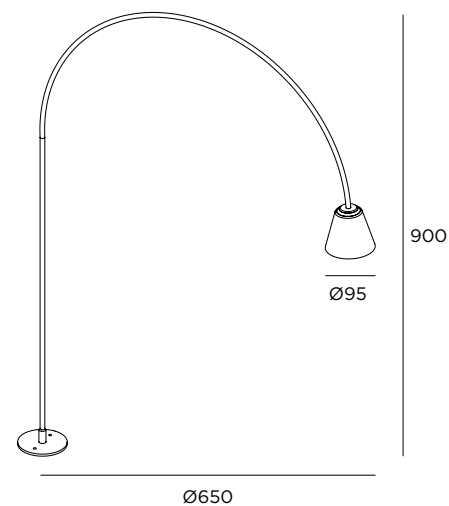

## Carnoustie arco

CE LED IP65 IK08 24V

Stainless steel AISI 316L

Ground fixing with spike to be buried or with housing

Supplied with 3 mt cable (spike version)

Opal diffuser

Driver 24V not included

**inverlight**  
FRANCESCO CASOTTINO SOCIETÀS P.A.S.