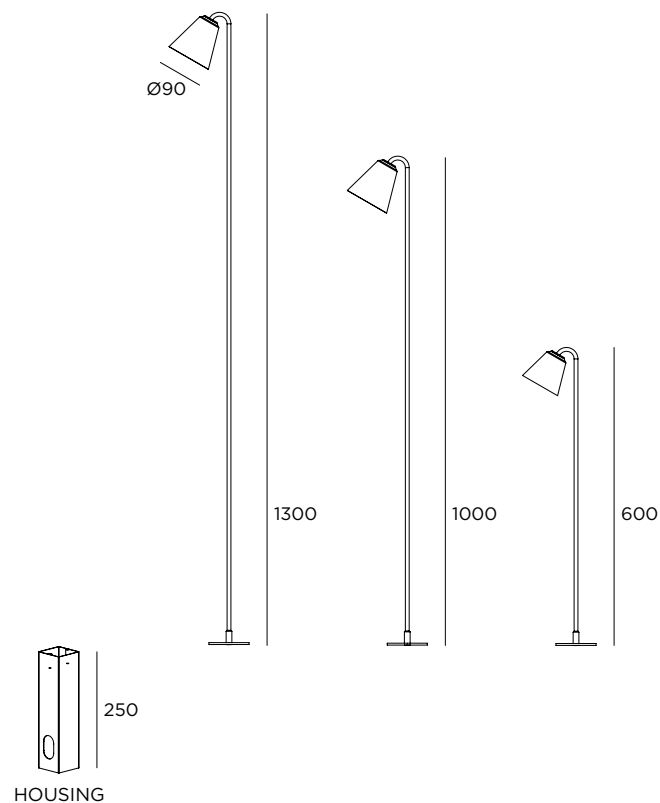

4W / 400lm / 24V / H 1300 mm

CN1P1H3 ■ **IN** Inox
CN1P1H3 ■ **BT** Browntech

■ LED color
1 2200 K
2 2700 K
3 3000 K

Drivers 24V p. 182

Carnoustie P

CE LED IP65 IK08 24V

Stainless steel AISI 316L
Ground fixing with spike to be buried
Supplied with 3 m cable
Opal diffuser
Driver 24V not included

4W / 400lm / 24V / H 600 mm

CN1P2H1 ■ **IN** Inox
CN1P2H1 ■ **BT** Browntech
CN1P2H1 ■ **NB** Naturalblack

4W / 400lm / 24V / H 1000 mm

CN1P2H2 ■ **IN** Inox
CN1P2H2 ■ **BT** Browntech
CN1P2H2 ■ **NB** Naturalblack

4W / 400lm / 24V / H 1300 mm

CN1P2H3 ■ **IN** Inox
CN1P2H3 ■ **BT** Browntech

■ LED color
1 2200 K
2 2700 K
3 3000 K

Drivers 24V p. 182

Carnoustie fix

CE LED IP65 IK08 24V

Stainless steel AISI 316L
Ground fixing with housing
Opal diffuser
Driver 24V not included