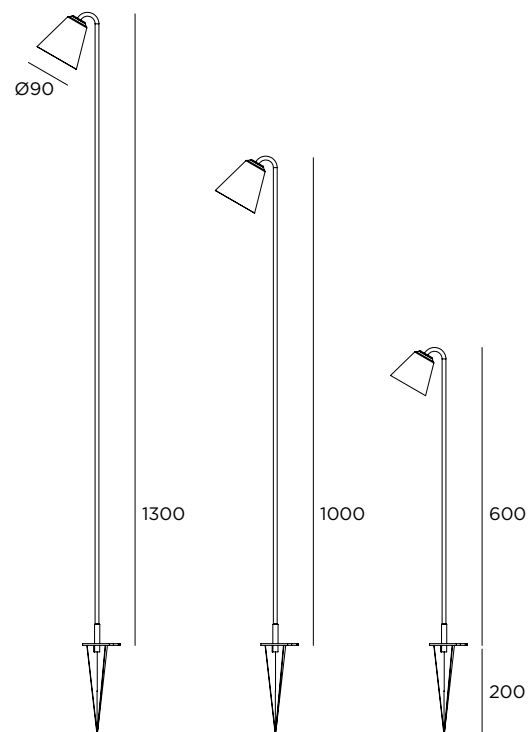

GARDEN AND POETRY
2019

inverlight[®]
STAINLESS LIGHTING SOLUTIONS

4W / 400lm / 24V / H 600 mm

CN1P1H1 ■ **IN** Inox
CN1P1H1 ■ **BT** Browntech
CN1P1H1 ■ **NB** Naturalblack

4W / 400lm / 24V / H 1000 mm

CN1P1H2 ■ **IN** Inox
CN1P1H2 ■ **BT** Browntech
CN1P1H2 ■ **NB** Naturalblack

4W / 400lm / 24V / H 1300 mm

CN1P1H3 ■ **IN** Inox
CN1P1H3 ■ **BT** Browntech

■ LED color
1 2200 K
2 2700 K
3 3000 K

Drivers 24V p. 182

Carnoustie P

CE LED IP65 IK08 24V

Stainless steel AISI 316L
Ground fixing with spike to be buried
Supplied with 3 m cable
Opal diffuser
Driver 24V not included

4W / 400lm / 24V / H 600 mm

CN1P2H1 ■ **IN** Inox
CN1P2H1 ■ **BT** Browntech
CN1P2H1 ■ **NB** Naturalblack

4W / 400lm / 24V / H 1000 mm

CN1P2H2 ■ **IN** Inox
CN1P2H2 ■ **BT** Browntech
CN1P2H2 ■ **NB** Naturalblack