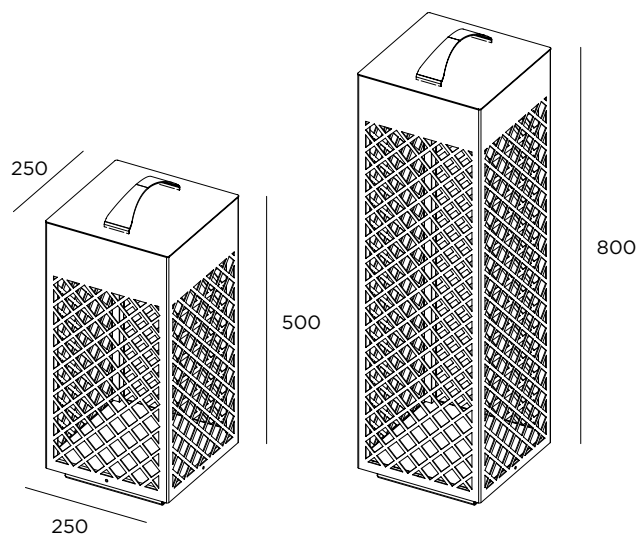

GARDEN AND POETRY
2022.01

inverlight[®]
STAINLESS LIGHTING SOLUTIONS

LED 7W / 700lm / 220/240V / 250 x 250 x H 800 mm

CDFR1D1 ■ ■ ■ ■

LED 7W / 700lm / 220/240V / 250 x 250 x H 500 mm

CDFR1D2 ■ ■ ■ ■

■ LED color

CE LED IP65 IK08 220-240V

Stainless steel AISI 316L

Possibility to realize without handle

Fixing to the ground with plate

inverlight
FRANCESCO CASATI SPA

via P. Stucchi, 2 \ 20872 Cornate d'Adda (MB) Italy