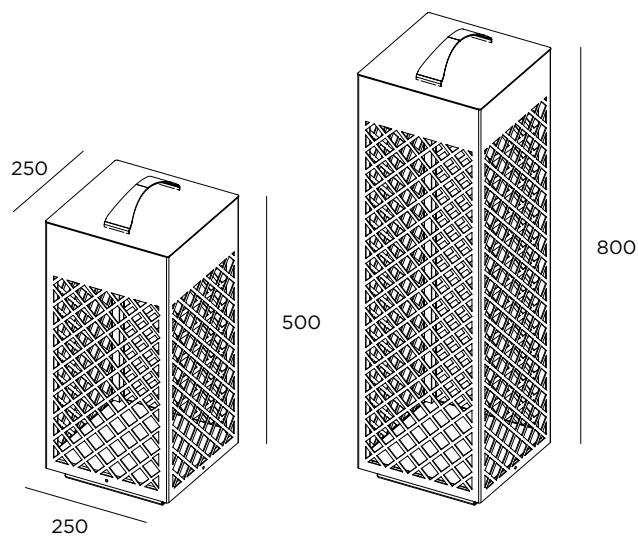

LED 7W / 700lm / 220/240V / 250 x 250 x H 800 mm

CDMR1D1 ■ ■ ■ ■

LED 7W / 700lm / 220/240V / 250 x 250 x H 500 mm

CDMR1D2 ■ ■ ■ ■

■ LED color

1 2200 K

2 2700 K

3 3000 K

Finishing

IN Inox

BT Browntech

NB Naturalblack

Casta diva mobile R1

CE LED IP65 IK08 220-240V

Stainless steel AISI 316L

Supplied with 5 mt cable