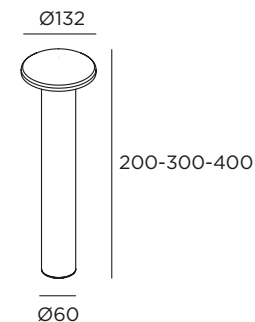

7W / 700lm / 220-240V / H 300 mm

CH13F2H2	■	■	IN	Inox
CH13F2H2	■	■	BT	Browntech
CH13F2H2	■	■	NB	Naturalblack

7W / 700lm / 220-240V / H 400 mm

CH13F2H3	■	■	IN	Inox
CH13F2H3	■	■	BT	Browntech
CH13F2H3	■	■	NB	Naturalblack

■	head's shape	■	LED color
P	flat	1	2200 K
B	convex	2	2700 K
		3	3000 K

Drivers 24V p. 106

Chiodino 13 fix

CE LED IP65 IK08 24V / 220-240V

Stainless steel AISI 316L
Ground fixing
Flat or convex head
Connector IP68
Opal polycarbonate diffuser