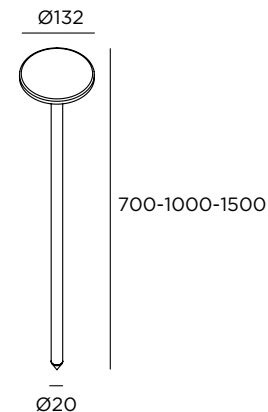

7W / 700lm / 24V / H 700 mm

CH13P1H1 **IN** Inox
CH13P1H1 **BT** Browntech
CH13P1H1 **NB** Naturalblack

7W / 700lm / 24V / H 1000 mm

CH13P1H2 **IN** Inox
CH13P1H2 **BT** Browntech
CH13P1H2 **NB** Naturalblack

7W / 700lm / 24V / H 1500 mm

CH13P1H3 **IN** Inox
CH13P1H3 **BT** Browntech

7W / 700lm / 220-240V / H 700 mm

CH13P2H1 **IN** Inox
CH13P2H1 **BT** Browntech
CH13P2H1 **NB** Naturalblack

7W / 700lm / 220-240V / H 1000 mm

CH13P2H2 **IN** Inox
CH13P2H2 **BT** Browntech
CH13P2H2 **NB** Naturalblack

7W / 700lm / 220-240V / H 1500 mm

CH13P2H3 **IN** Inox
CH13P2H3 **BT** Browntech

	Head shape		LED color
P	flat	1	2200 K
B	convexe	2	2700 K
		3	3000 K

Drivers 24V p. 182

Chiodino 13 P

CE IP65 IK08 24V / 220-240V

Stainless steel AISI 316L

Spike to be buried

Flat or convexe head

Supplied with 3 m cable

Opal diffuser