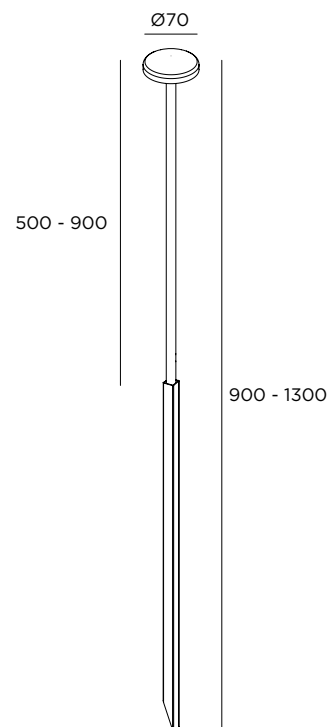

GARDEN AND POETRY
2022.01

inverlight[®]
STAINLESS LIGHTING SOLUTIONS

LED 4W / 400lm / 24V / H 700 mm

CH7P1H1 ■ ■ ■ ■ ■

LED 4W / 400lm / 24V / H 1000 mm

CH7P1H2 ■ ■ ■ ■ ■

■	LED color	■	Head shape		Finishing
1	2200 K	P	Flat	IN	Inox
2	2700 K	B	Convexe	BT	Browntech
3	3000 K			NB	Naturalblack

Drivers 24V p. 218

Chiodino 7 P

CE LED IP65 IK08 24V

Stainless steel AISI 316L
Spike to be buried
Flat or convexe head
Equipped with 3 mt cable
Driver 24V not included

LED 4W / 400lm / 24V / H 500-900 mm above ground

CH7PTH1 

LED color	Head shape	Finishing
1 2200 K	P Flat	IN  Inox
2 2700 K	B Convexe	BT  Browntech
3 3000 K		NB  Naturalblack

Drivers 24V p. 218

Chiodino 7 telescopic

CE  IP65 IK08 24V

Stainless steel AISI 316L
Adjustable height from 500 till 900 mm above ground
Spike to be buried
Flat or convexe head
Supplied with 3 mt cable
Driver 24V not included