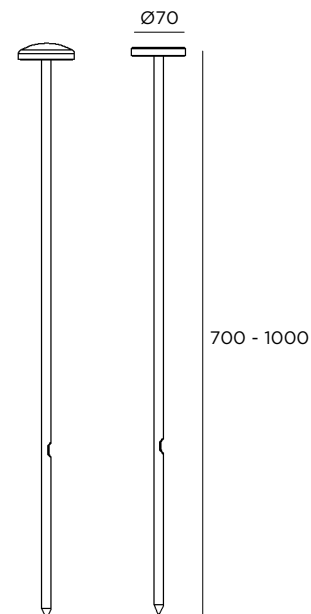

GARDEN AND POETRY
2022.01

inverlight[®]
STAINLESS LIGHTING SOLUTIONS

LED 4W / 400lm / 24V / H 700 mm

CH7P1H1 ■ ■ ■ ■ ■

LED 4W / 400lm / 24V / H 1000 mm

CH7P1H2 ■ ■ ■ ■ ■

■	LED color	■	Head shape		Finishing
1	2200 K	P	Flat	IN	Inox
2	2700 K	B	Convexe	BT	Browntech
3	3000 K			NB	Naturalblack

Drivers 24V p. 218

Chiodino 7 P

CE LED IP65 IK08 24V

Stainless steel AISI 316L
Spike to be buried
Flat or convexe head
Equipped with 3 mt cable
Driver 24V not included

LED 4W / 400lm / 24V / H 500-900 mm above ground

CH7PTH1 

LED color	Head shape	Finishing
1 2200 K	P Flat	IN  Inox
2 2700 K	B Convexe	BT  Browntech
3 3000 K		NB  Naturalblack

Drivers 24V p. 218

Chiodino 7 telescopic

CE  IP65 IK08 24V

Stainless steel AISI 316L
Adjustable height from 500 till 900 mm above ground
Spike to be buried
Flat or convexe head
Supplied with 3 mt cable
Driver 24V not included