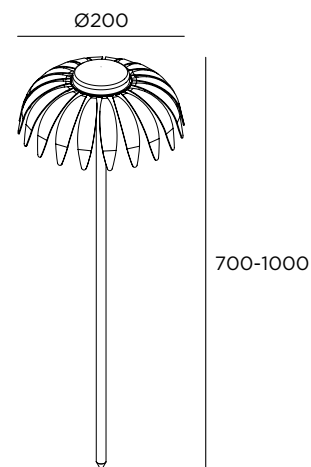

GARDEN AND POETRY  
2023.01

*inverlight*<sup>®</sup>

**Madama butterfly**

LED 1,5W / 150lm / 24V / H 700 mm

**MBTP1H1** 

LED 1,5W / 150lm / 24V / H 1000 mm

**MBTP1H2** 

 LED color

## Madama butterfly

  IP65 IK08 24V

Stainless steel AISI 316L  
Fixing into the ground with spike  
Supplied with cable L= 3 mt  
Driver 24V not included

*inverlight*

via P. Stucchi, 2 \, 20872 Cornate d'Adda (MB) Italy