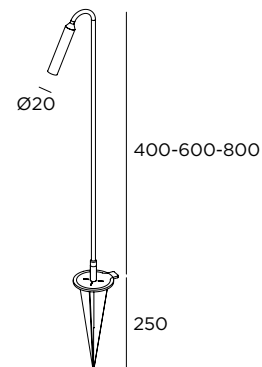

2W / 200lm / 500mA / H 400 mm

NOP1H1 ■ **IN** Inox
NOP1H1 ■ **BT** Browntech
NOP1H1 ■ **NB** Naturalblack

2W / 200lm / 500mA / H 600 mm

NOP1H2 ■ **IN** Inox
NOP1H2 ■ **BT** Browntech
NOP1H2 ■ **NB** Naturalblack

2W / 200lm / 500mA / H 1000 mm

NOP1H3 ■ **IN** Inox
NOP1H3 ■ **BT** Browntech
NOP1H3 ■ **NB** Naturalblack

■ LED color

2 2700 K

3 3000 K

Drivers 500mA p. 182

Norma

CE LED IP65 IK07 max 500mA

Stainless steel AISI 316L
Ground fixing with spike to be buried
Supplied with 3 mt cable
Opal diffuser
Driver 500mA not included