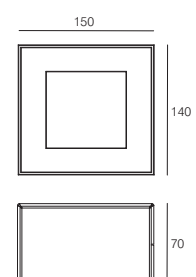

CE IP 67 IK 08

LED 3000K \ 5W \ 500lm \
220-240V

24230

LED 4000K   **+ 4K**

Browntech color   **+ BT**

Green color   **+ GR**

Browntech   Green   Inox