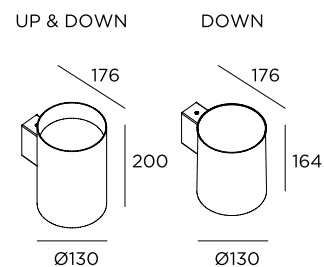

LED 14W / 1400lm / 24V / Up & down

YU13AP1H1 ■ ■ ■ ■

LED 14W / 1400lm / 220-240V / Up & down

YU13AP2H1 ■ ■ ■ ■

LED 7W / 700lm / 24V / Down

YU13BP1H1 ■ ■ ■ ■

LED 7W / 700lm / 220-240V / Down

YU13BP2H1 ■ ■ ■ ■

Yuuki 13

CE LED IP65 IK08 24V / 220-240V

Stainless steel AISI 316L

Fixing to the wall

Backward 40 mm opal diffuser

■ LED color	Finishing
1 2200 K	IN Inox
2 2700 K	BT Browntech
3 3000 K	NB Naturalblack

Drivers 24V p. 218