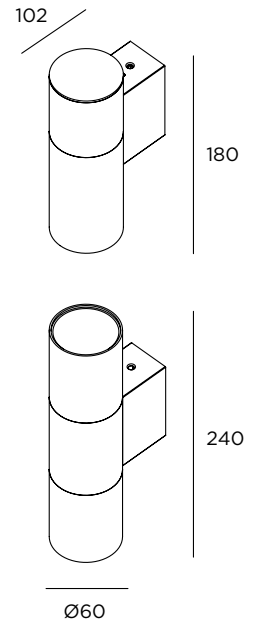

# Yuuki 6

  IP65 IK09 220-240V

Stainless steel AISI 316L  
Fixing to the wall  
Transparent glass diffuser  
Supplied with 15 cm cable

**inverlight**  
FRANCESCO CASATI SPA

via P. Stucchi, 2 \ 20872 Cornate d'Adda (MB) Italy