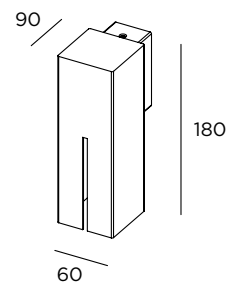

LED 3W / 300lm / 220-240V

ALF2H1 ■ ■ ■ ■

■ Couleur LED

1 2200 K

2 2700 K

3 3000 K

Finition

IN Inox

BT Browntech

NB Naturalblack

Ad lunam

CE LED IP65 IK08 220-240V

Acier inoxydable 316L

Fixation au mur

Lumière indirecte