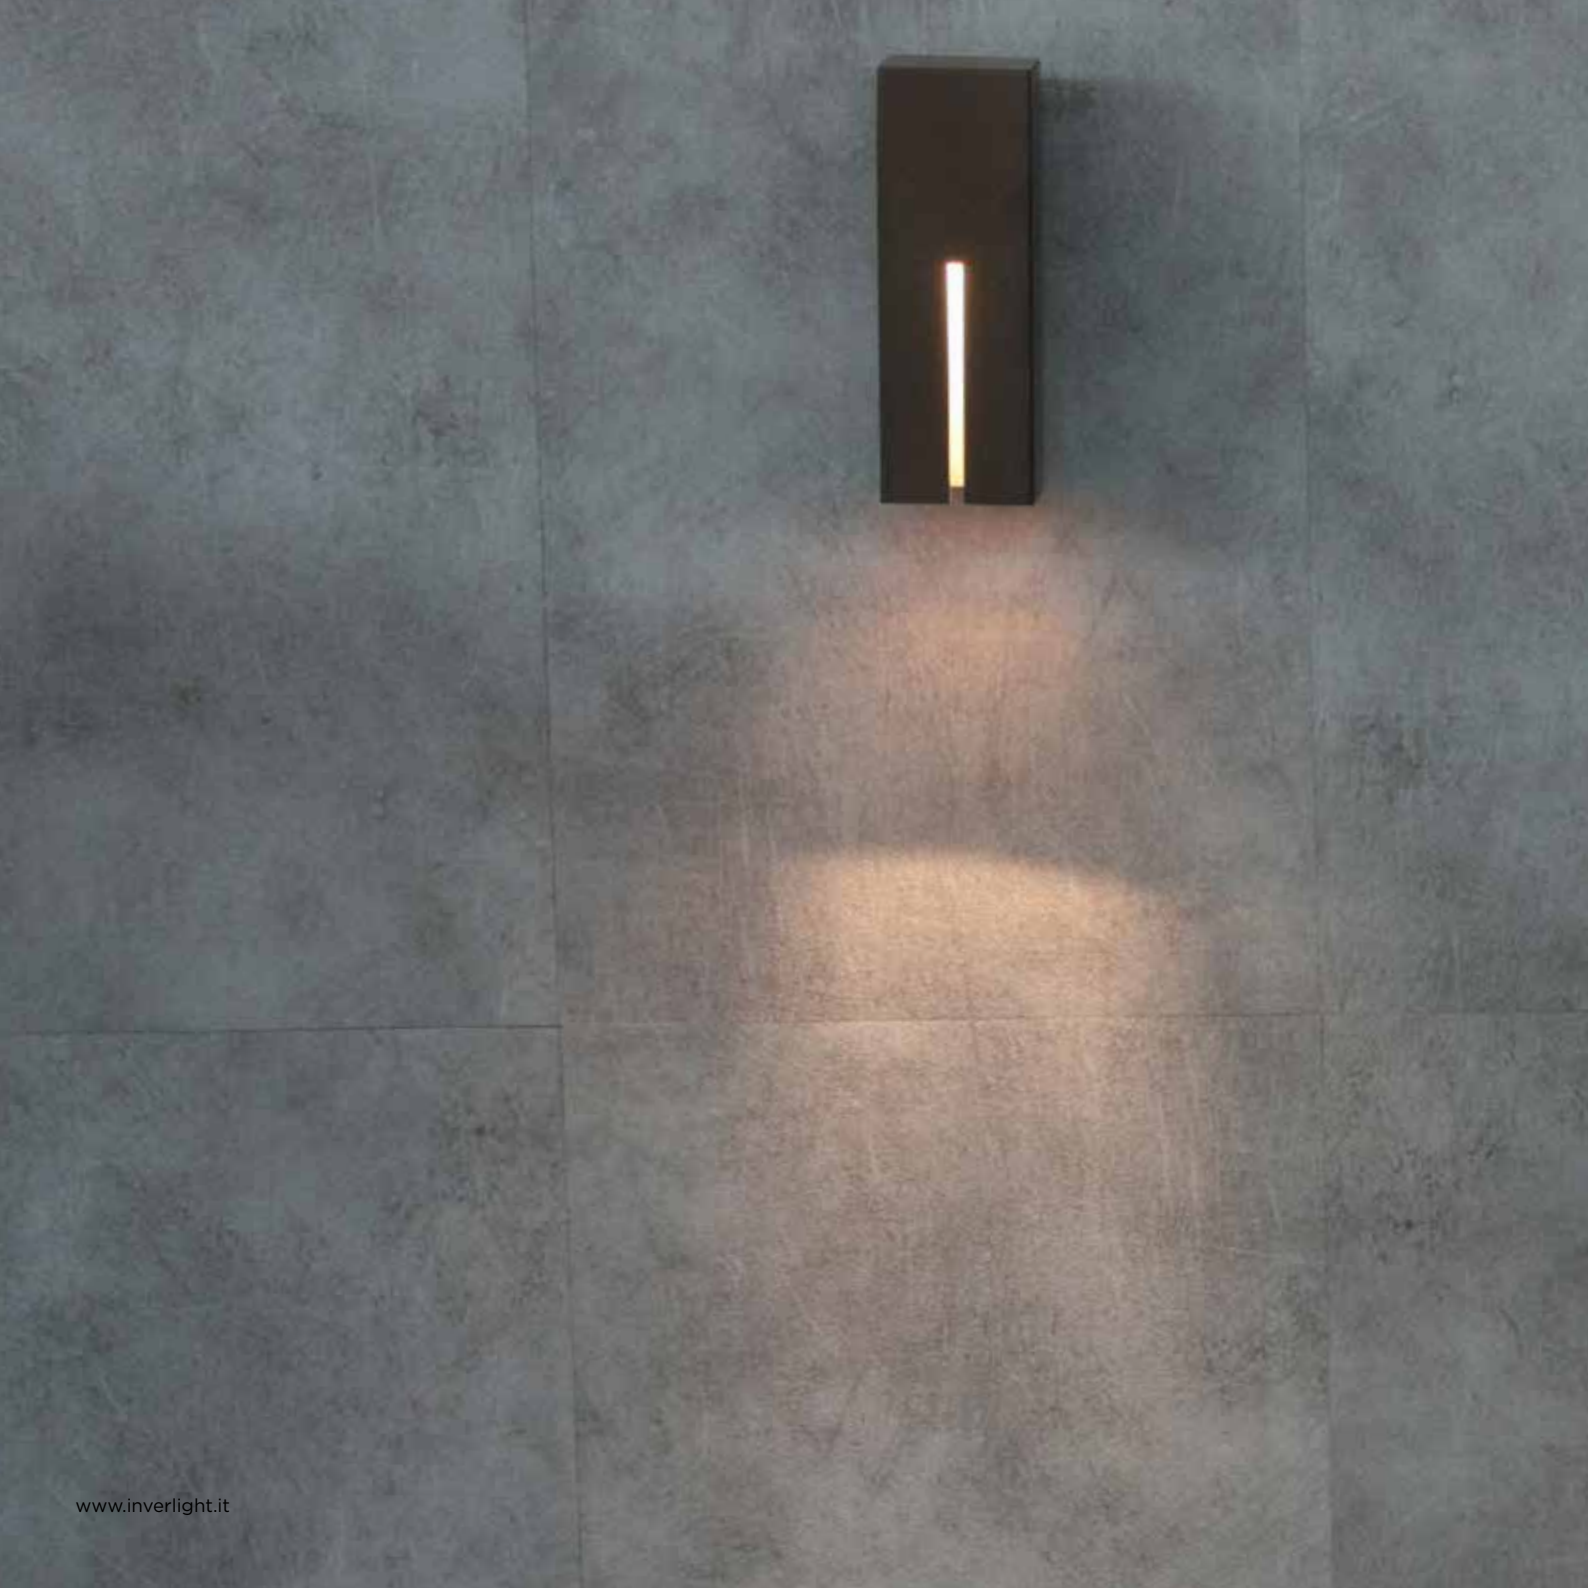

JARDIN ET POÉSIE
2022.01

inverlight[®]
STAINLESS LIGHTING SOLUTIONS

Ad lunam

LED 3W / 300lm / 220-240V

ALF2H1 ■ ■ ■ ■

■ Couleur LED

1 2200 K

2 2700 K