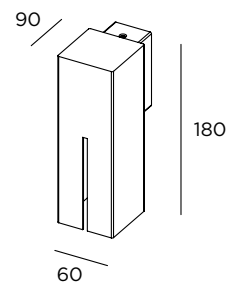

LED 3W / 300lm / 220-240V

ALF2H1 ■ ■ ■ ■

■ LED color

1 2200 K

2 2700 K

3 3000 K

Finishing

IN Inox

BT Browntech

NB Naturalblack

Ad lunam

CE IP65 IK08 220-240V

Stainless steel AISI 316L

Fixing to the wall

Indirect light