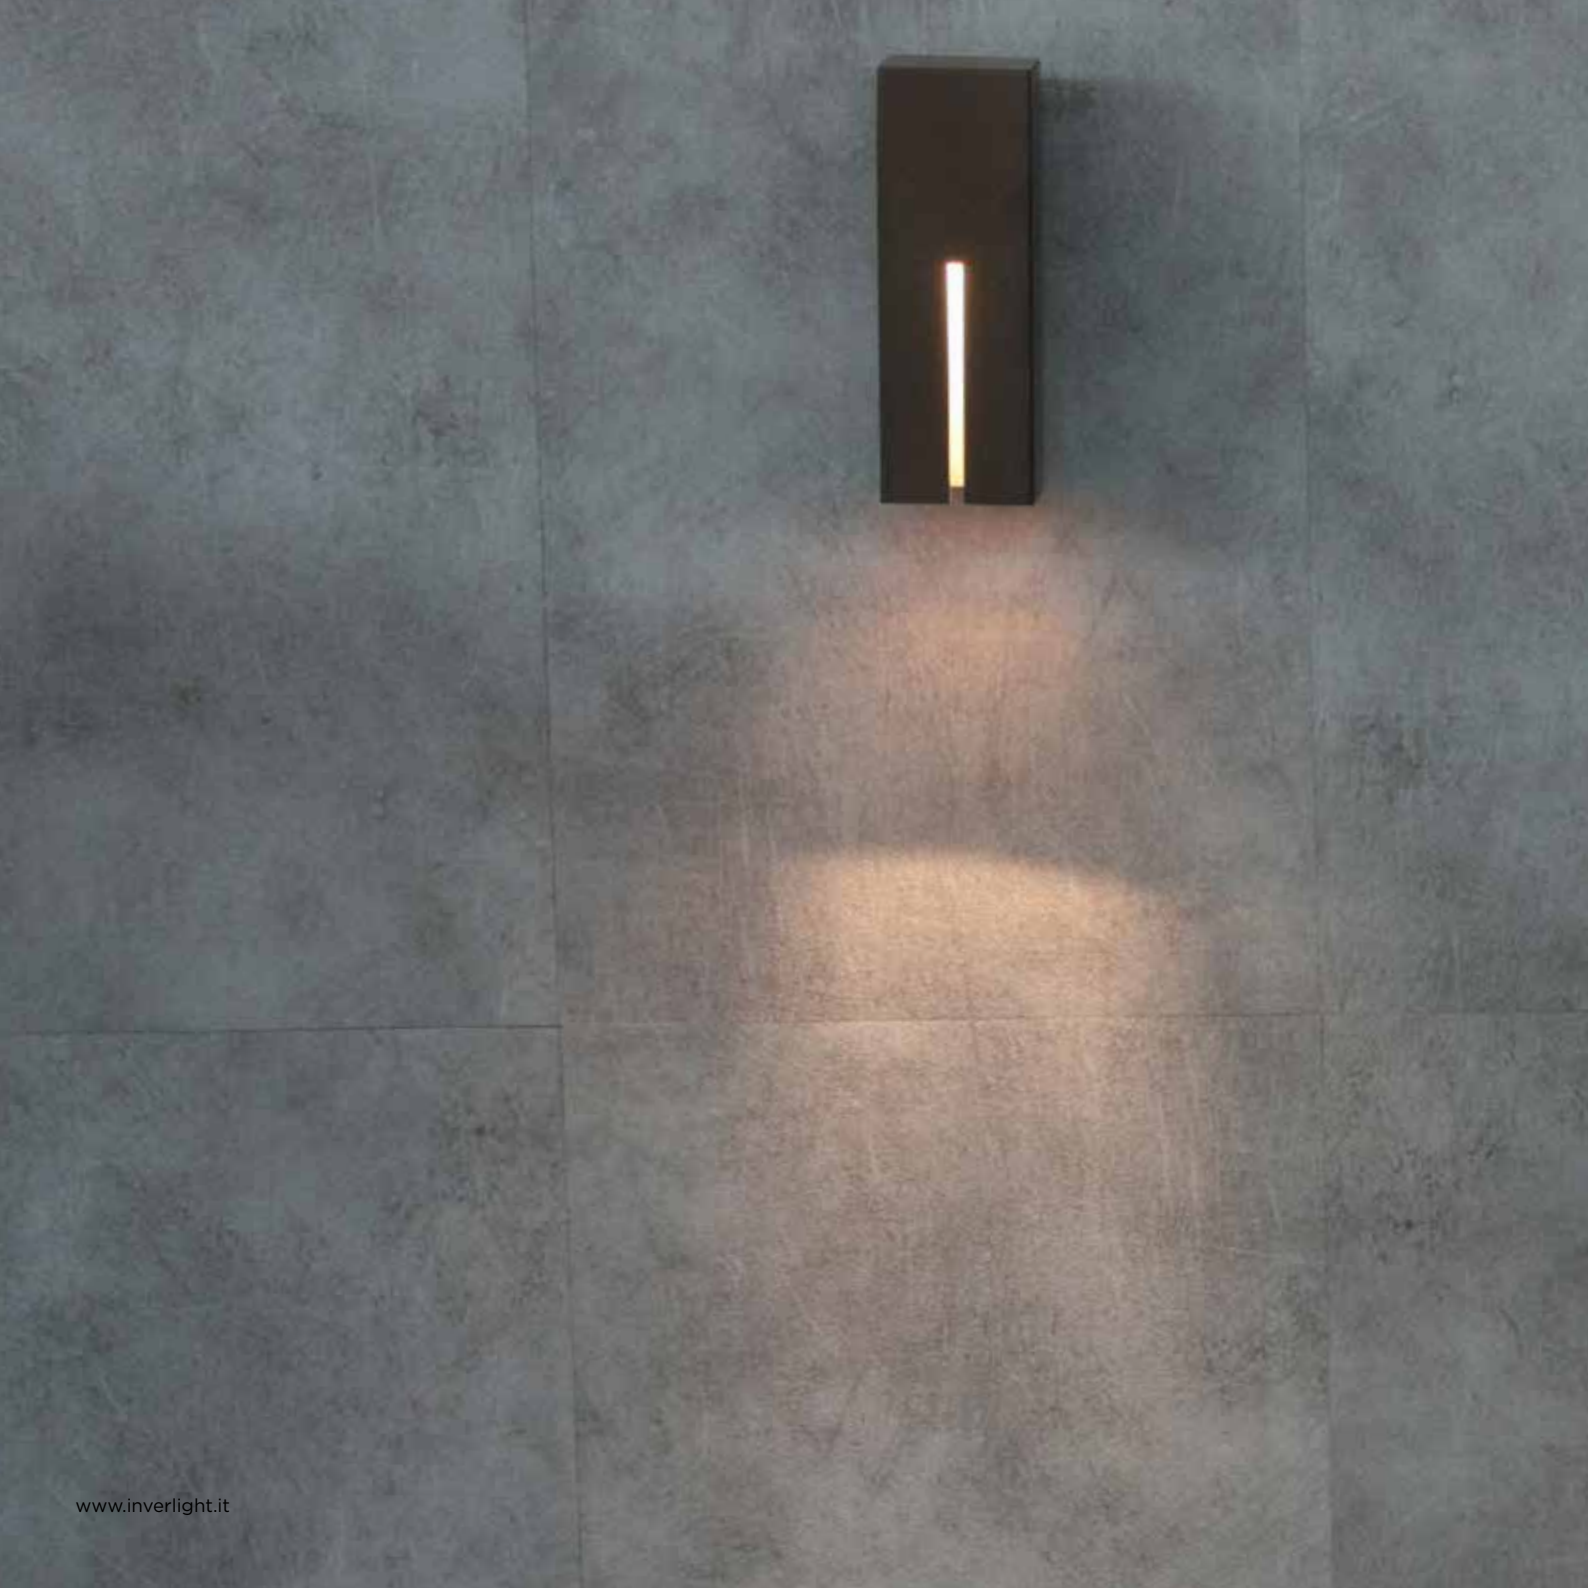

GARDEN AND POETRY
2022.01

inverlight[®]
STAINLESS LIGHTING SOLUTIONS

Ad lunam

LED 3W / 300lm / 220-240V

ALF2H1 ■ ■ ■ ■

■ LED color

1 2200 K

2 2700 K