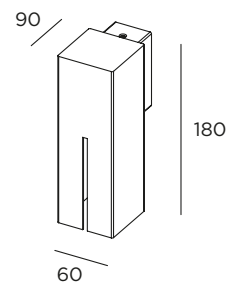

3W / 300lm / 220-240V

ALF2H1 ■ **IN** Inox
ALF2H1 ■ **BT** Browntech
ALF2H1 ■ **NB** Naturalblack

■ LED color
1 2200 K
2 2700 K
3 3000 K

Ad lunam

CE LED IP65 IK08 220-240V

Stainless steel AISI 316L
Wall mounting
Indirect light