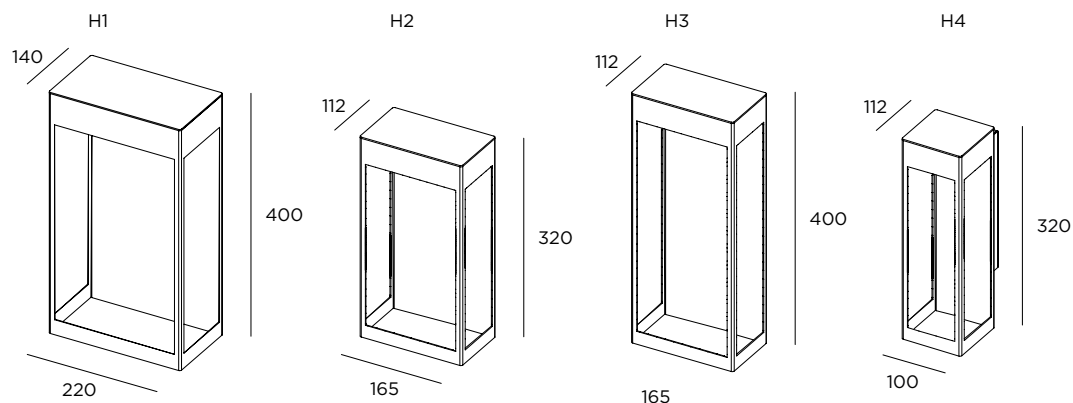

NB Naturalblack

Casta diva wall V1

CE LED E27 IP65 IK08 220-240V

Stainless steel AISI 316L

Fixing to the wall

Transparent, smoked or amber glass diffuser

Integrated LED or E27

E27 / 220-240V / 220 x 140 x H 400 mm

CDDV1H1M 

LED 4W / 400lm / 220-240V / 220 x 140 x H 400 mm

CDDV2H1M 

E27 / 220-240V / 165 x 112 x H 320 mm

CDDV1H2M 

LED 4W / 400lm / 220-240V / 165 x 112 x H 320 mm

CDDV2H2M 

E27 / 220-240V / 165 x 112 x H 400 mm

CDDV1H3M 

LED 4W / 400lm / 220-240V / 165 x 112 x H 400 mm

CDDV2H3M 

E27 / 220-240V / 100 x 112 x H 400 mm

CDDV1H4M 

LED 4W / 400lm / 220-240V / 100 x 112 x H 400 mm

CDDV2H4M 

Casta diva wall V1