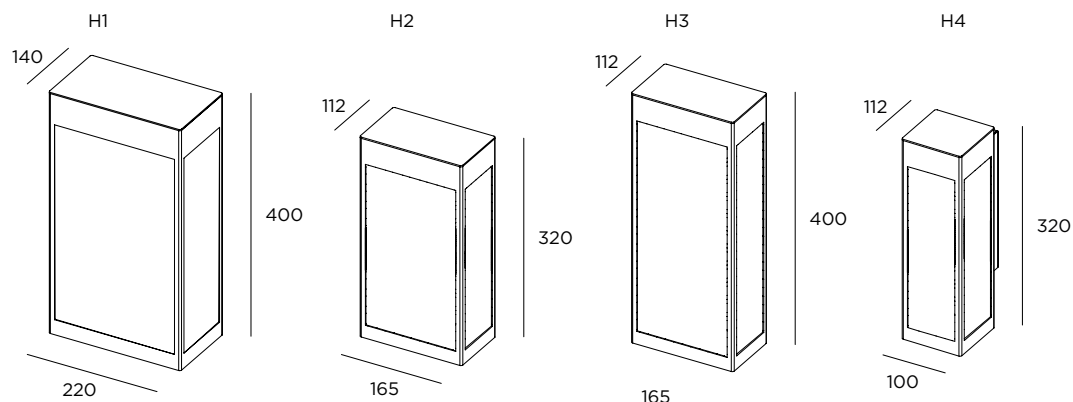

E27 / 220-240V / 220 x 140 x H 400 mm

CDDV1H1M

LED 4W / 400lm / 220-240V / 220 x 140 x H 400 mm

CDDV2H1M

E27 / 220-240V / 165 x 112 x H 320 mm

CDDV1H2M

LED 4W / 400lm / 220-240V / 165 x 112 x H 320 mm

CDDV2H2M

E27 / 220-240V / 165 x 112 x H 400 mm

CDDV1H3M

LED 4W / 400lm / 220-240V / 165 x 112 x H 400 mm

CDDV2H3M

E27 / 220-240V / 100 x 112 x H 400 mm

CDDV1H4M

LED 4W / 400lm / 220-240V / 100 x 112 x H 400 mm

CDDV2H4M

Casta diva wall V1

CE IP65 IK08 220-240V

Stainless steel AISI 316L

Fixing to the wall

Thousand lines opal glass diffuser

Integrated LED or E27

LED color

1 2200 K

2 2700 K

3 3000 K

Finishing

IN Inox

BT Browntech

NB Naturalblack