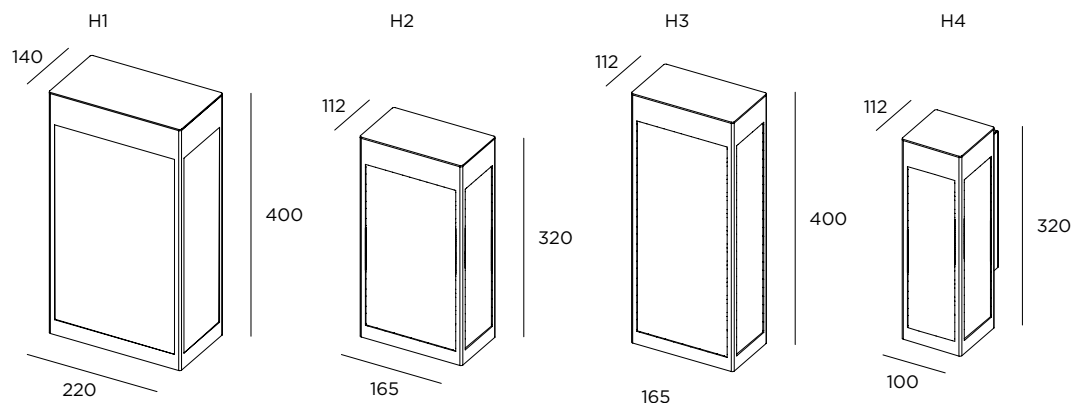

E27 / 220-240V / 220 x 140 x H 400 mm

CDDV1H1M

LED 4W / 400lm / 220-240V / 220 x 140 x H 400 mm

CDDV2H1M

E27 / 220-240V / 165 x 112 x H 320 mm

CDDV1H2M

LED 4W / 400lm / 220-240V / 165 x 112 x H 320 mm

CDDV2H2M

E27 / 220-240V / 165 x 112 x H 400 mm

CDDV1H3M

LED 4W / 400lm / 220-240V / 165 x 112 x H 400 mm

CDDV2H3M

E27 / 220-240V / 100 x 112 x H 320 mm

CDDV1H4M

LED 4W / 400lm / 220-240V / 100 x 112 x H 400 mm

CDDV2H4M

Couleur LED

Finition

1 2200 K

IN Inox

2 2700 K

BT Browntech

3 3000 K

NB Naturalblack

Casta diva wall V1

IP65 IK08 220-240V

Acier inoxydable AISI 316L

Fixation au mur

Diffuseur en verre opale mille lignes

Led intégré ou E27