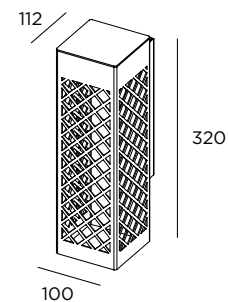

E27 / 220-240V / 100 x 112 x H 320 mm

CDDR1H4

LED 4W / 400lm / 220-240V / 100 x 112 x H 320 mm

CDDR2H4

LED color

1 2200 K

2 2700 K

3 3000 K

Finishing

IN Inox

BT Browntech

NB Naturalblack

Casta diva wall R1

CE IP65 IK08 220-240V

Stainless steel AISI 316L

Fixing to the wall

Opal diffuser