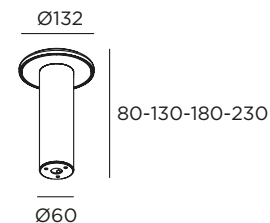

7W / 700lm / 24V / H 80 mm

CH13W21H1 **IN** Inox
CH13W21H1 **BT** Browntech
CH13W21H1 **NB** Naturalblack

7W / 700lm / 24V / H 130 mm

CH13W21H2 **IN** Inox
CH13W21H2 **BT** Browntech
CH13W21H2 **NB** Naturalblack

7W / 700lm / 24V / H 180 mm

CH13W21H3 **IN** Inox
CH13W21H3 **BT** Browntech
CH13W21H3 **NB** Naturalblack

7W / 700lm / 24V / H 230 mm

CH13W21H4 **IN** Inox
CH13W21H4 **BT** Browntech
CH13W21H4 **NB** Naturalblack

7W / 700lm / 220-240V / H 80 mm

CH13W22H1 **IN** Inox
CH13W22H1 **BT** Browntech
CH13W22H1 **NB** Naturalblack

7W / 700lm / 220-240V / H 130 mm

CH13W22H2 **IN** Inox
CH13W22H2 **BT** Browntech
CH13W22H2 **NB** Naturalblack

7W / 700lm / 220-240V / H 180 mm

CH13W22H3 **IN** Inox
CH13W22H3 **BT** Browntech
CH13W22H3 **NB** Naturalblack

7W / 700lm / 220-240V / H 230 mm

CH13W22H4 **IN** Inox
CH13W22H4 **BT** Browntech
CH13W22H4 **NB** Naturalblack

	head's shape		LED color
P	flat	1	2200 K
B	convex	2	2700 K
		3	3000 K

Drivers 24V p. 106

INDEX

Chiodino 13 wall

CE IP65 IK08 24V / 220-240V

Stainless steel AISI 316L
Wall mounting
Flat or convex head
Opal polycarbonate diffuser