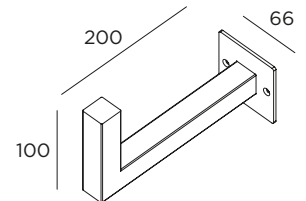

Mimì wall

CE LED IP65 IK08 24V

Stainless steel AISI 316L

Fixing with housing

Indirect light

On request possibility of different dimensions

via P. Stucchi, 2 \, 20872 Cornate d'Adda (MB) Italy

tel. +39 039 6060754