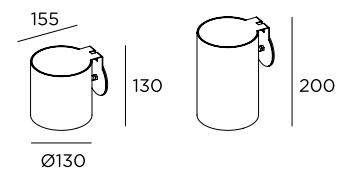

IN  Inox

BT  Browntech

NB  Naturalblack

Drivers 24V p. 218

Tosca wall

  IP65 IK08 24V / 220-240V

Stainless steel AISI 316L

Fixing to the wall

Opal polycarbonate difuser

360° adjustable beam direction

The light diffuser is set back by 40mm (H 130) and 110mm (H 200)

inverlight
FRANCESCO CASATI SPA

via P. Stucchi, 2 \ 20872 Cornate d'Adda (MB) Italy