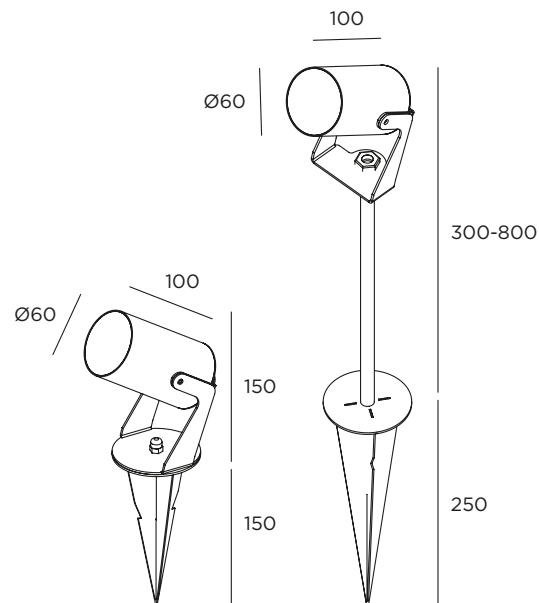

GU10 / 220-240V / H 800 mm

BAP1H3 IN Inox
BAP1H3 BT Browntech
BAP1H3 NB Naturalblack

LED 3,6W / 300lm / 24V / H 150 mm

BAP2H1 ■ **IN** Inox
BAP2H1 ■ **BT** Browntech
BAP2H1 ■ **NB** Naturalblack

LED 3,6W / 300lm / 24V / H 300 mm

BAP2H2 ■ **IN** Inox
BAP2H2 ■ **BT** Browntech
BAP2H2 ■ **NB** Naturalblack

LED 3,6W / 300lm / 24V / H 800 mm

BAP2H3 ■ **IN** Inox
BAP2H3 ■ **BT** Browntech
BAP2H3 ■ **NB** Naturalblack

■ LED color
3 3000 K

Drivers 24V p. 106

Backspin plus

CE LED GU10 IP65 IK08 24V / 220-240V

Stainless steel AISI 316L
Spike to be planted
Equipped with cable 3 mt
Optional visor

Option

On the whole range
Backspin Plus

VISOR

Example code

■ LED color
3 3000 K

Drivers 24V p. 106

Backspin plus

CE LED GU10 IP65 IK08 24V / 220-240V

Stainless steel AISI 316L

Fixing to the trees

Belt for trees (diam. from 9 till 50 cm)

Black belt, on request orange color