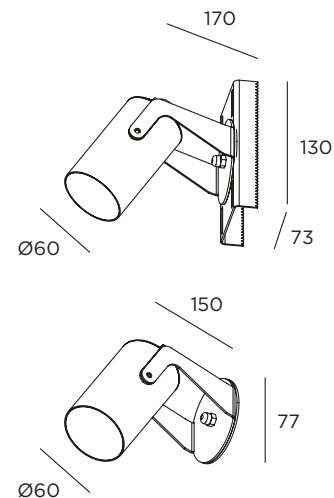

GU10 / 220-240V / fixing to the trees

BAP3   **IN** Inox
BAP3   **BT** Browntech
BAP3   **NB** Naturalblack

LED 3,6W / 360lm / 24V / fixing to the trees

BAP4   ■ **IN** Inox
BAP4   ■ **BT** Browntech
BAP4   ■ **NB** Naturalblack

GU10 / 220-240V / wall fixing with adjustable plate

BAP5   **IN** Inox
BAP5   **BT** Browntech
BAP5   **NB** Naturalblack

LED 3,6W / 360lm / 24V / wall fixing with adjustable plate

BAP6   ■ **IN** Inox
BAP6   ■ **BT** Browntech
BAP6   ■ **NB** Naturalblack

■ LED color
3 3000 K

Drivers 24V p. 106

Backspin plus

CE LED GU10 IP65 IK08 24V / 220-240V

Stainless steel AISI 316L

Fixing to the trees

Belt for trees (diam. from 9 till 50 cm)

Black belt, on request orange color

On request longer belt

Wall fixing

Equipped with cable 3 mt

Optional visor