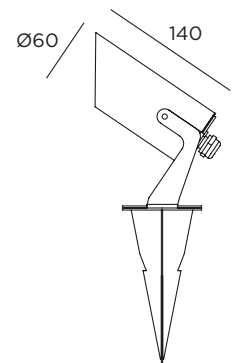

Option

On the whole range
Backspin Plus

VISOR

Example code

BAP1H3IN + CAS