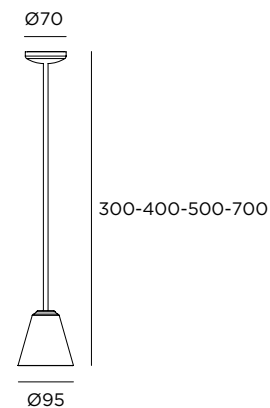

4W / 400lm / 24V / H 300 mm

CNC1P1H1 ■ **IN** Inox
CNC1P1H1 ■ **BT** Browntech
CNC1P1H1 ■ **NB** Naturalblack

4W / 400lm / 24V / H 400 mm

CNC1P1H2 ■ **IN** Inox
CNC1P1H2 ■ **BT** Browntech
CNC1P1H2 ■ **NB** Naturalblack

4W / 400lm / 24V / H 500 mm

CNC1P1H3 ■ **IN** Inox
CNC1P1H3 ■ **BT** Browntech
CNC1P1H3 ■ **NB** Naturalblack

4W / 400lm / 24V / H 700 mm

CNC1P1H4 ■ **IN** Inox
CNC1P1H4 ■ **BT** Browntech
CNC1P1H4 ■ **NB** Naturalblack

■ LED color

1 2200 K

2 2700 K

3 3000 K

Drivers 24V p. 182

Carnoustie ceiling

CE LED IP65 IK08 24V

Stainless steel AISI 316L

Ceiling mounting

Opal diffuser

Driver 24V not included