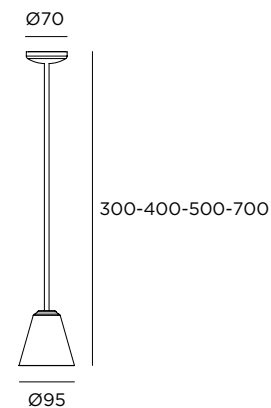

4W / 400lm / 24V / H 300 mm

CNC1P1H1 ■ ■ ■ ■

4W / 400lm / 24V / H 400 mm

CNC1P1H2 ■ ■ ■ ■

4W / 400lm / 24V / H 500 mm

CNC1P1H3 ■ ■ ■ ■

4W / 400lm / 24V / H 700 mm

CNC1P1H4 ■ ■ ■ ■

■ LED color

1 2200 K

2 2700 K

3 3000 K

Finishing

IN Inox

BT Browntech

NB Naturalblack

Drivers 24V p. 218

Carnoustie ceiling

CE LED IP65 IK08 24V

Stainless steel AISI 316L

Ceiling fixing

Opal diffuser

Driver 24V not included