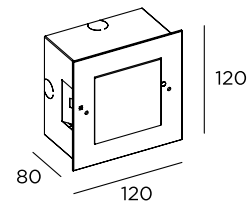

Rascasse direct

IP67 IK08 24V / 220-240V

Stainless steel AISI 316L
Fixing with housing in stainless steel
Direct light
Opal/transparent glass diffuser
Supplied with 30 cm cable