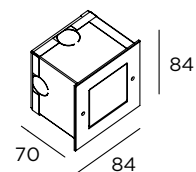

IN Inox

BT Browntech

NB Naturalblack

Rascasse

CE LED IP65 IK08 24V / 220-240V 500mA

Stainless steel AISI 316L
Fixing with housing in stainless steel
Indirect light
Transparent glass diffuser
Supplied with 30 cm cable