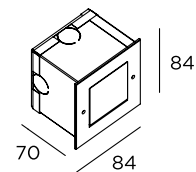

Rascasse direct

IP67 IK08 24V / 220-240V

Stainless steel AISI 316L
Fixing with housing in stainless steel
Direct light
Opal/transparent glass diffuser
Supplied with 30 cm cable