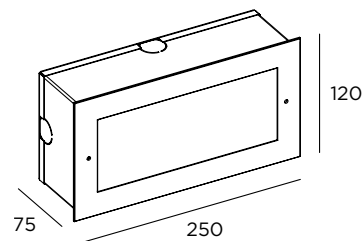

IN Inox

BT Browntech

NB Naturalblack

Rascasse

CE LED IP65 IK08 24V / 220-240V 500mA

Stainless steel AISI 316L
Fixing with housing in stainless steel
Indirect light
Transparent glass diffuser
Supplied with 30 cm cable