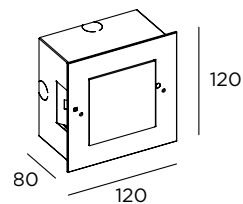

IN Inox

BT Browntech

NB Naturalblack

Rascasse

CE LED IP65 IK08 24V / 220-240V 500mA

Stainless steel AISI 316L
Fixing with housing in stainless steel
Indirect light
Transparent glass diffuser
Supplied with 30 cm cable