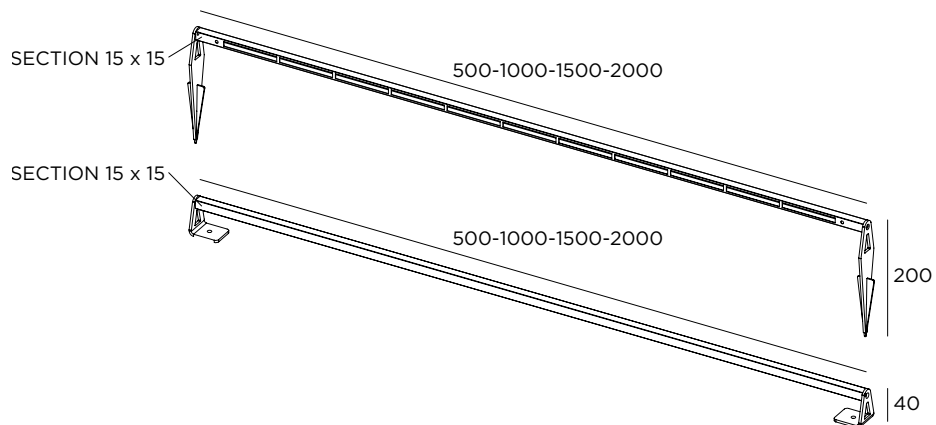

Acorus horizontal

CE LED IP65 IK08 24V

Stainless steel AISI 316L
Spike to be buried, fixing to the ground and to the wall
Supplied with 5 mt cable
Driver 24V not included

inverlight
FRANCESCO CASATI SPA

via P. Stucchi, 2 \ 20872 Cornate d'Adda (MB) Italy