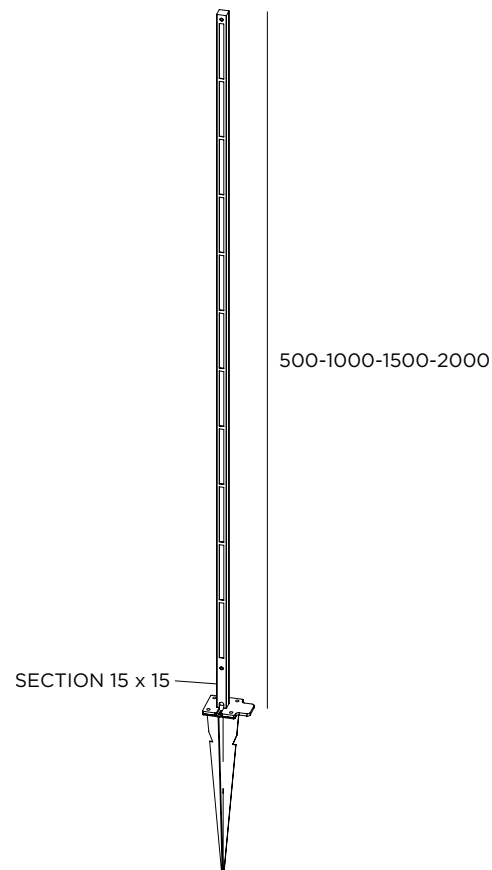

GARDEN AND POETRY  
**2022.01**

**inverlight**<sup>®</sup>  
STAINLESS LIGHTING SOLUTIONS

**Acorus**

LED 4,8W / 450lm / 24V / H 500 mm

**ACVP1H1** ■ ■ ■

LED 9,6W / 900lm / 24V / H 1000 mm

**ACVP1H2** ■ ■ ■

LED 14,4W / 1350lm / 24V / H 1500 mm

**ACVP1H3** ■ ■ ■

LED 19,2W / 1800lm / 24V / H 2000 mm

**ACVP1H4** ■ ■ ■

■ LED color

**2** 2700 K

**3** 3000 K

Finishing

**IN** Inox

## Acorus vertical

CE LED IP65 IK08 24V

Stainless steel AISI 316L

Spike to be buried

Supplied with 5 mt cable

Driver 24V not included

**inverlight**  
FRANCESCO CASATI SPA

via P. Stucchi, 2 \ 20872 Cornate d'Adda (MB) Italy