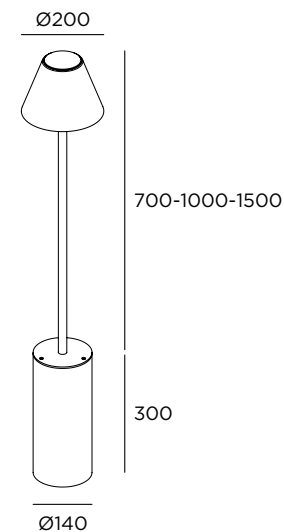

LED 7W / 700lm / 24V / H 700 mm

AM20F1H1 ■ ■ ■ ■

LED 7W / 700lm / 24V / H 1000 mm

AM20F1H2 ■ ■ ■ ■

LED 7W / 700lm / 24V / H 1500 mm

AM20F1H3 ■ ■ ■

LED 7W / 700lm / 220-240V / H 700 mm

AM20F2H1 ■ ■ ■ ■

LED 7W / 700lm / 220-240V / H 1000 mm

AM20F2H2 ■ ■ ■ ■

LED 7W / 700lm / 220-240V / H 1500 mm

AM20F2H3 ■ ■ ■

■ LED color

1 2200 K

2 2700 K

3 3000 K

Finishing

IN Inox

BT Browntech

NB Naturalblack

Drivers 24V p. 218

Amanita 20

CE LED IP65 IK08 24V / 220-240V

Stainless steel AISI 316L
Fixing with housing to be buried
Opal diffuser