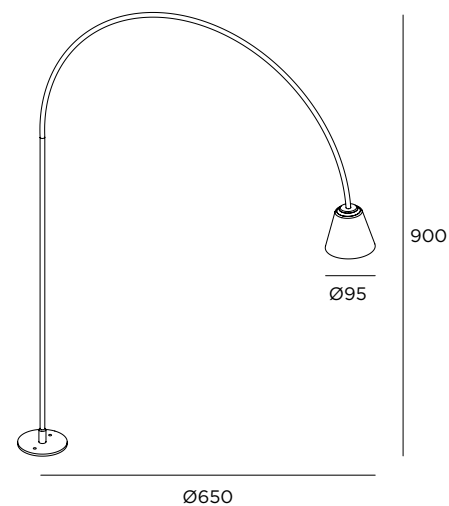

## Carnoustie arco

CE LED IP65 IK08 24V

Stainless steel AISI 316L

Fixing to the ground with spike or housing

Supplied with 3 mt cable

Opal diffuser

Driver 24V not included

**inverlight**  
FRANCESCO CASAROTTO SOCIETÀS P.A.S.