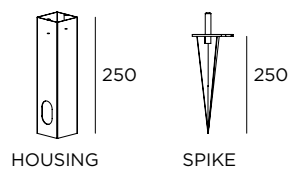

## Carnoustie arco

CE LED IP65 IK08 24V

Stainless steel AISI 316L

Fixing to the ground with spike or housing

Supplied with 3 mt cable

Opal diffuser

Driver 24V not included

**inverlight**  
FRANCESCO CASAROTTO SOCIETÀS P.A.S.