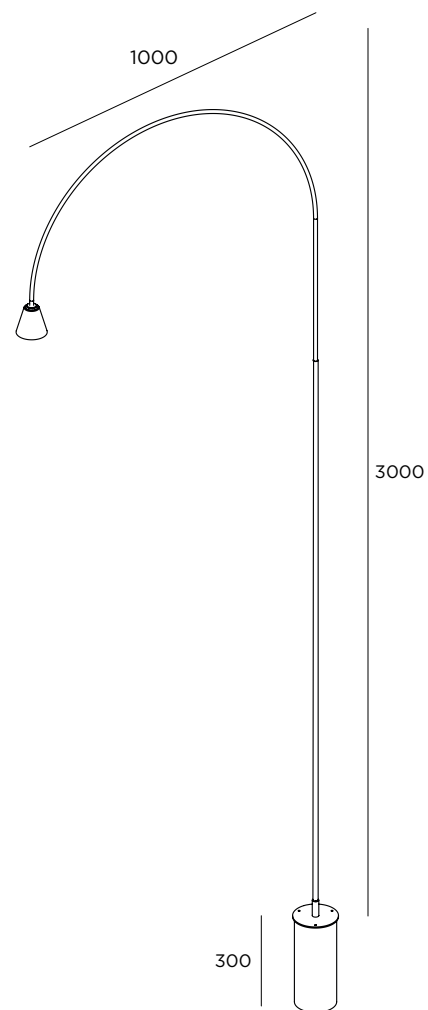

GARDEN AND POETRY
2023.01

inverlight[®]

Carnoustie giraffe

LED 4W / 400lm / 24V / H 3000 mm

CNG1P1H1 ■ ■ ■ ■ ■

Accessories

ZA010 Housing

LED color	LED lens	Finishing
2 2700 K	X 18°	IN Inox
3 3000 K	Y 25°	BT Browntech
	Z 38°	NB Naturalblack

Drivers 24V p. 240

Carnoustie giraffe

CE LED IP65 IK08 24V

Stainless steel AISI 316L
Fixing into the ground with housing in stainless steel
Supplied with cable L= 3 mt
Opal diffuser
Driver 24V not included