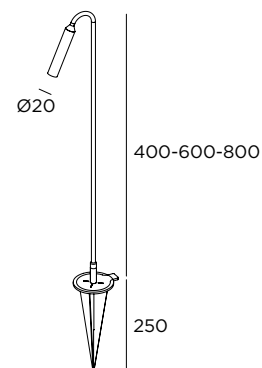

GARDEN AND POETRY  
**2022.01**

**inverlight**<sup>®</sup>  
STAINLESS LIGHTING SOLUTIONS

**Norma**

LED 2W / 200lm / 500mA / H 400 mm

**NOP1H1** ■ ■ ■ ■

LED 2W / 200lm / 500mA / H 600 mm

**NOP1H2** ■ ■ ■ ■

LED 2W / 200lm / 500mA / H 800 mm

**NOP1H3** ■ ■ ■ ■

■ LED color	Finishing
<b>2</b> 2700 K	<b>IN</b> Inox
<b>3</b> 3000 K	<b>BT</b> Browntech
	<b>NB</b> Naturalblack

**Drivers 24V** p. 218

**Norma**

CE LED IP65 IK07 max 500mA

Stainless steel AISI 316L  
Fixing to the ground with spike  
Supplied with 3 mt cable  
Opal diffuser  
Driver 500mA not included