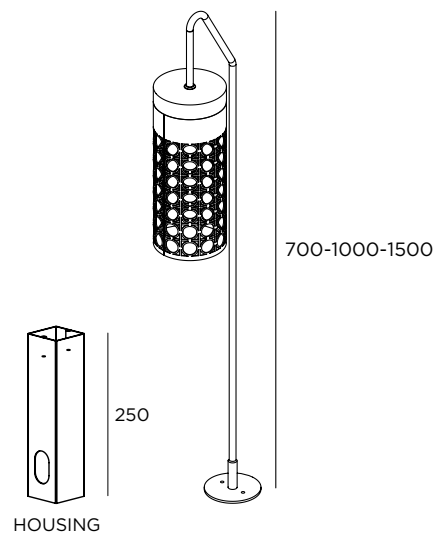

LED 7W / 700lm / 220/240V / H 700 mm

SFLF2H1 ■ ■ ■ ■

LED 7W / 700lm / 220/240V / H 1000 mm

SFLF2H2 ■ ■ ■ ■

LED 7W / 700lm / 220/240V / H 1500 mm

SFLF2H3 ■ ■ ■ ■

■ LED color

1 2200 K

CE LED IP65 IK08 24V / 220-240V

Stainless steel AISI 316L

Indirect light

Fixing to the ground with housing in stainless steel

Opal polycarbonate diffuser

inverlight
FRANCESCO CASATI SPA

via P. Stucchi, 2 \ 20872 Cornate d'Adda (MB) Italy