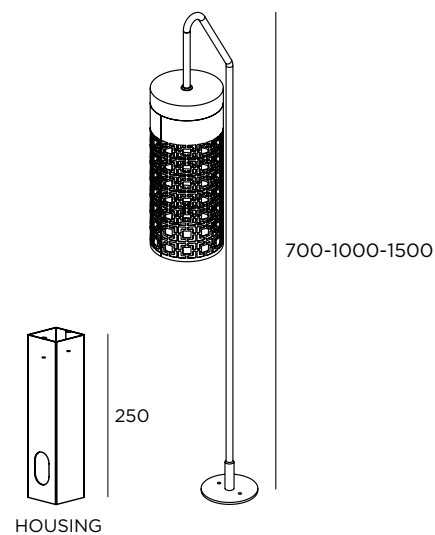

LED 7W / 700lm / 24V / H 700 mm

SPAF1H1 ■ ■ ■ ■

LED 7W / 700lm / 24V / H 1000 mm

SPAF1H2 ■ ■ ■ ■

LED 7W / 700lm / 24V / H 1500 mm

SPAF1H3 ■ ■ ■ ■

LED 7W / 700lm / 220/240V / H 700 mm

SPAF2H1 ■ ■ ■ ■

LED 7W / 700lm / 220/240V / H 1000 mm

SPAF2H2 ■ ■ ■ ■

LED 7W / 700lm / 220/240V / H 1500 mm

SPAF2H3 ■ ■ ■ ■

■ LED color

1 2200 K

2 2700 K

3 3000 K

Finishing

IN Inox

BT Browntech

NB Naturalblack

Drivers 24V p. 218

Spirit of Paris

CE LED IP65 IK08 24V / 220-240V

Stainless steel AISI 316L

Indirect light

Fixing to the ground with housing in stainless steel

Opal polycarbonate diffuser