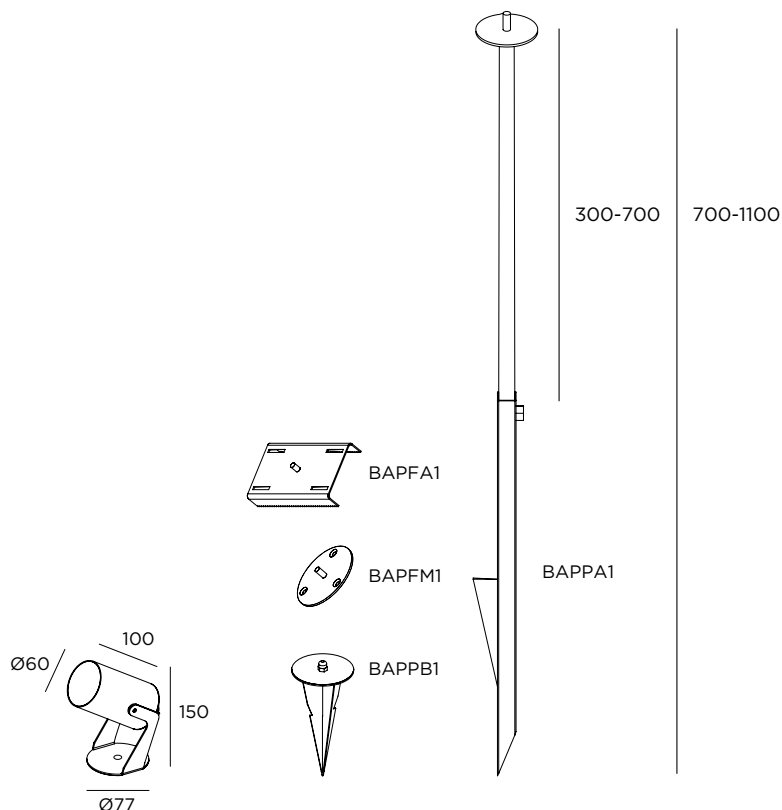

BAP7T1

Fixing accessories

- BAPPB1** Low spike
- BAPPA1** Spike with telescopic rod
H 300-700 mm above ground
- BAPFM1** Adjustable wall fixing plate 360°
- BAPFA1** Fixing plate for tree with belts L=2.0 mt

Optional

- CASP1** Visor

| LED color | LED lens | Finishing |
|-----------------|--------------|------------------------|
| 2 2700 K | X 18° | IN Inox |
| 3 3000 K | Y 25° | BT Browntech |
| | Z 38° | NB Naturalblack |

Drivers 12V and 24V p. 240

Backspin plus

CE IP65 IK08 12V / 24V / 220-240V

Stainless steel AISI 316L
 Projector with fixing accessories
 Transparent glass diffuser
 Supplied with black honeycomb filter
 Supplied with 3 mt cable