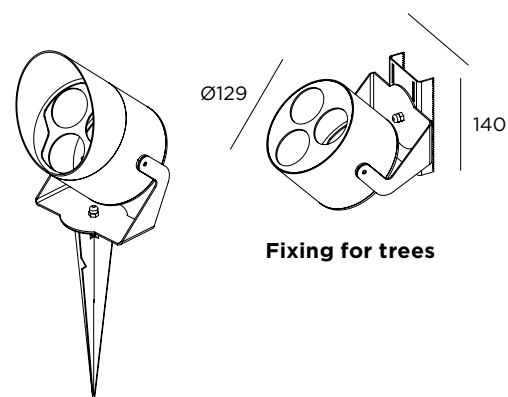

Spike

Fixing for trees

On request visor