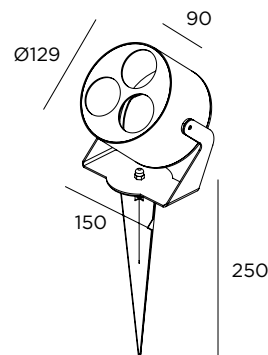

Backspin XL

CE  IP65 IK08 220-240V / 12V

Stainless steel AISI 316L

Spike to be buried and fixing system for trees

Fixing to trees with n. 2 belts L= 2 mt

Bulb not included

Supplied with 3 mt cable

On request visor (rif. + CASXL)