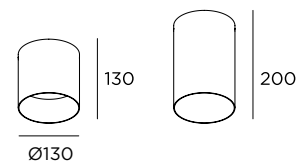

The light diffuser is set back by 40mm (H 130) and 110mm (H 200)

inverlight
FRANCESCO CASARINO SOCIETÀS P.A.S.

via P. Stucchi, 2 \ 20872 Cornate d'Adda (MB) Italy

tel. +39 039 6060754

www.inverlight.it \ info@inverlight.it